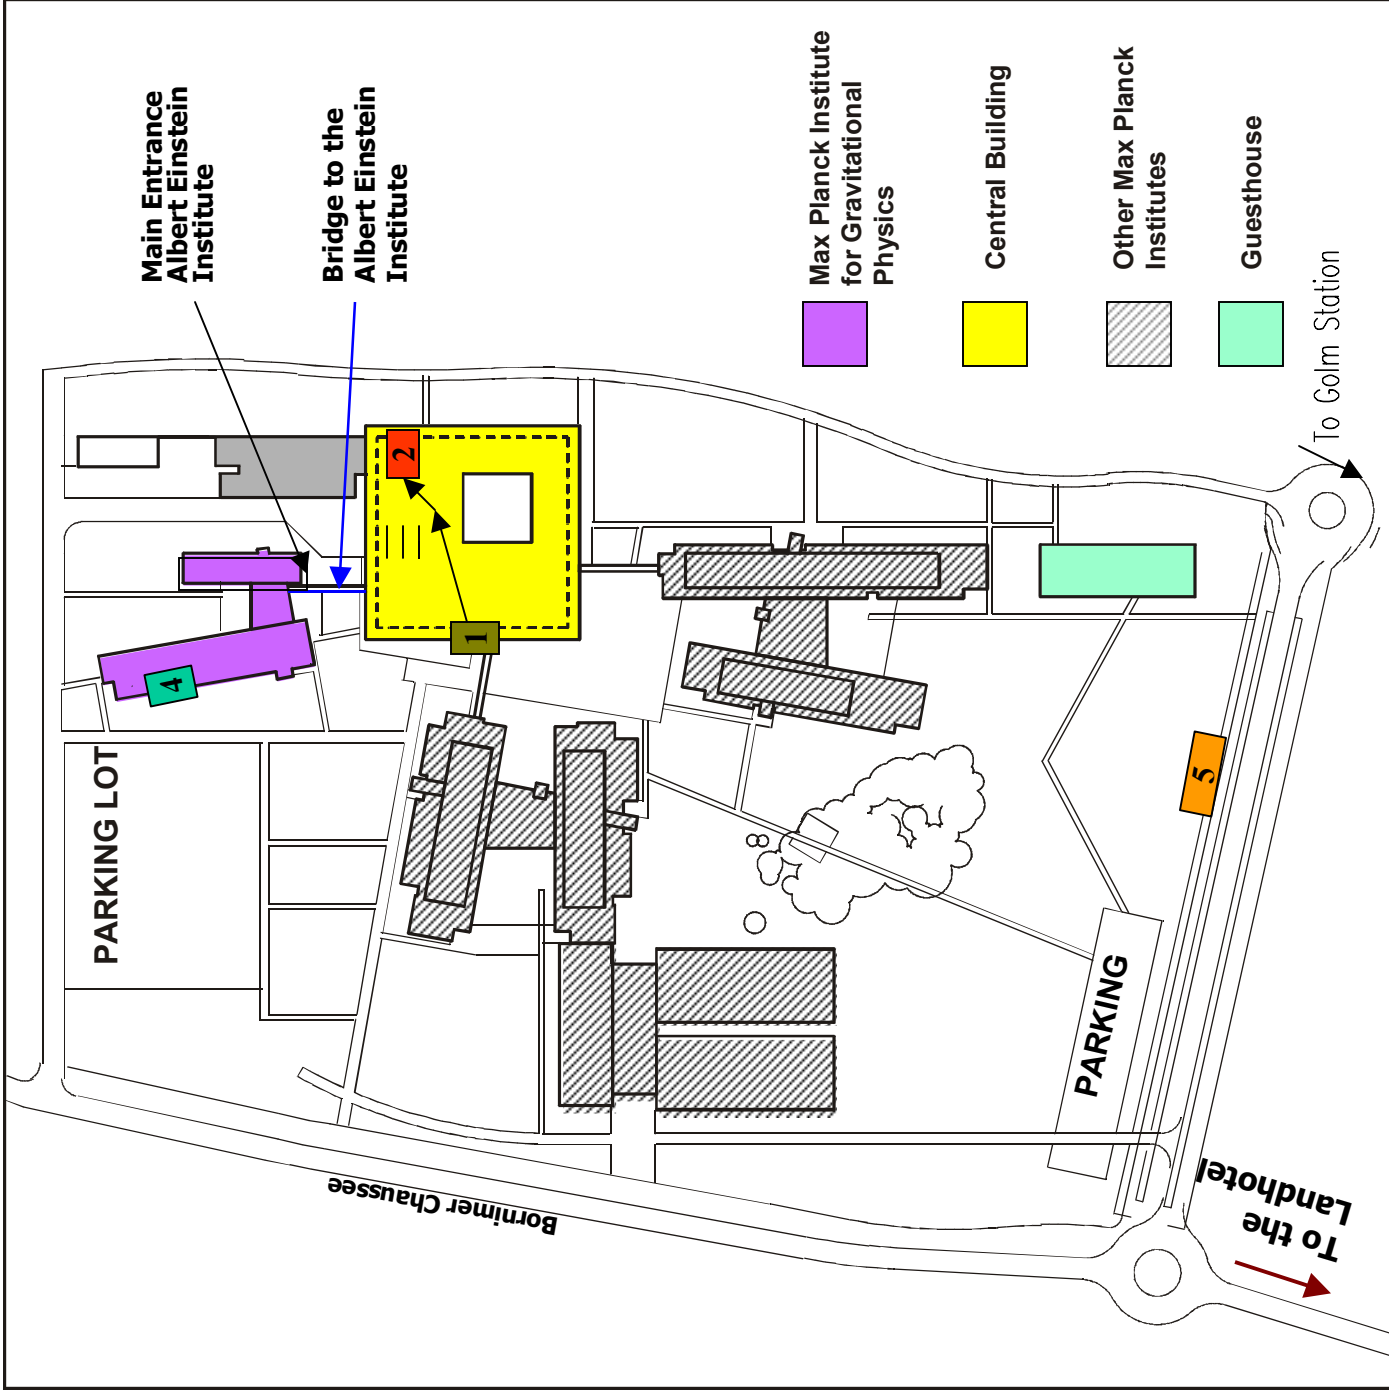

1

Entrance
Central Building

2

Seminar room
(location of the
meeting)
1st floor

4

Secretaries' office
1st floor (upstairs)

5

Bus Stop (No. 606)
Public Transport

Main Entrance
Albert Einstein
Institute

Bridge to the
Albert Einstein
Institute

Max Planck Institute
for Gravitational
Physics

Central Building

Other Max Planck
Institutes

Guesthouse

To Golm Station

To the
Landhotel

PARKING LOT

PARKING

Bornimer Chaussee